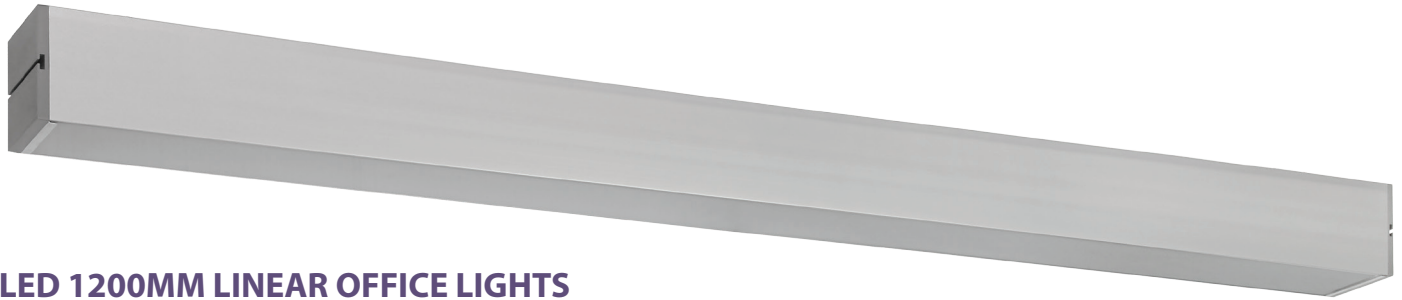

**ECO  
LIGHT**  
INDUSTRIAL LED

**LED  
COMMERCIAL  
OFFICE  
LIGHTS**

**LEDOL-50-NW**

### LED 1200MM LINEAR OFFICE LIGHTS

This attractive 1200mm long LED office linear light has a brushed extruded aluminum housing with opaque acrylic lens. This fitting is designed for either suspended or flush mounting to ceilings. The Osram driver is inbuilt with internal Wago quick disconnecter.

#### TECHNICAL SPECIFICATIONS

Fixture/Part No.	LEDOL-50-NW
Power Consumption	50W
Fixture Lumens	3200lm
Colour Temperature	4000K (NW)
Colour Rendering (Ra)	>80
IP Rating	IP20
LED	EPISTAR 5730
Driver	Osram
Input Power	220-240V/50Hz
Power Factor	0.9
Dimmable	No
Ambient Temperature	-10°C to 45°C
Material	Brushed Aluminium, High Quality PMMA
Dimensions	1174x67x75mm
Cable	1m grey 3core cable terminated with NZ 3 pin plug