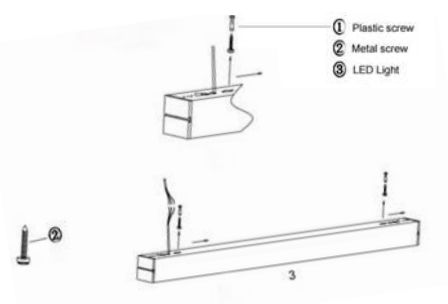

INSTALLATION

**ECO
LIGHT**
www.ecolight.co.nz