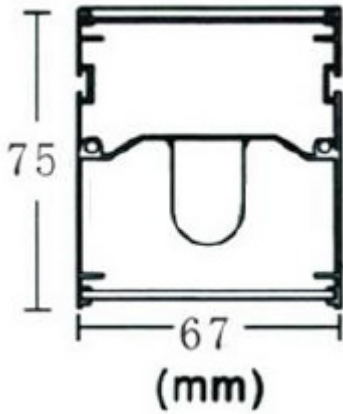

### LED 1200MM LINEAR OFFICE LIGHTS

This attractive 1200mm long LED office linear light has a brushed extruded aluminum housing with opaque acrylic lens. This fitting is designed for either suspended or flush mounting to ceilings. The Osram driver is inbuilt with internal Wago quick disconnecter.

#### TECHNICAL SPECIFICATIONS

Fixture/Part No.	LEDOL-50-NW
Power Consumption	50W
Fixture Lumens	3200lm
Colour Temperature	4000K (NW)
Colour Rendering (Ra)	>80
IP Rating	IP20
LED	EPISTAR 5730
Driver	Osram
Input Power	220-240V/50Hz
Power Factor	0.9
Dimmable	No
Ambient Temperature	-10°C to 45°C
Material	Brushed Aluminium, High Quality PMMA
Dimensions	1174x67x75mm
Cable	1m grey 3core cable terminated with NZ 3 pin plug

#### INSTALLATION

**ECO  
LIGHT**  
[www.ecolight.co.nz](http://www.ecolight.co.nz)

**DIMENSIONS**

**PHOTOMETRICS**