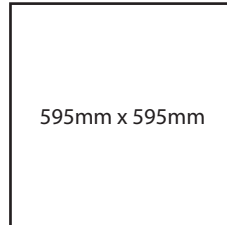

#### TECHNICAL SPECIFICATIONS

LED Sources	595mm x 595mm 42W 1195mm x 295mm 42W 1195mm x 595mm 70W
Power Supply Efficiency	> 90%
Power Factor	> 0.9
LED Lighting Efficiency	110 lm/W
Colour Rendering Index	Ra > 80
Colour Temperature	(NW) Natural white 4000K (PW) Pure white 5000K (CW) Cool white 6000K
LED	LM80, L70
Ambient Temperature	-20°C to 45°C
IP Rating	Driver: IP20 Panel: IP44
UGR	<19
Life Span	> 50,000 hours
Eco-friendly	No UV, IR, Lead or Mercury
Materials	Aluminium Alloy, Acrylic Diffuser
Dimensions	595mm x 595mm 3.9kg 1195mm x 295mm 4.2kg 1195mm x 595mm 8kg
Dimmable	Dimmable & non-dimmable available
Driver	Standard: Lifud, IP20 Dimmable: Lifud, 0-10V, IP20

## PANEL SIZES

1195mm x 295mm

1195mm x 595mm

595mm x 595mm

INDEPENDENT CEILING AND WALL MOUNTING FRAME

CEILING MOUNTING STYLE

\*\*shown here with wall mounting frame

RECESSED MOUNTING STYLE