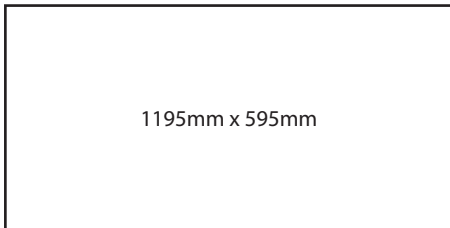

#### TECHNICAL SPECIFICATIONS

LED Sources	595mm x 595mm 42W 1195mm x 295mm 42W 1195mm x 595mm 70W
Power Supply Efficiency	> 90%
Power Factor	> 0.9
LED Lighting Efficiency	110 lm/W
Colour Rendering Index	Ra > 80
Colour Temperature	(NW) Natural white 4000K (PW) Pure white 5000K (CW) Cool white 6000K
LED	LM80, L70
Ambient Temperature	-20°C to 45°C
IP Rating	Driver: IP20 Panel: IP44
UGR	<19
Life Span	> 50,000 hours
Eco-friendly	No UV, IR, Lead or Mercury
Materials	Aluminium Alloy, Acrylic Diffuser
Dimensions	595mm x 595mm 3.9kg 1195mm x 295mm 4.2kg 1195mm x 595mm 8kg
Dimmable	Dimmable & non-dimmable available
Driver	Standard: Lifud, IP20 Dimmable: Lifud, 0-10V, IP20

## PANEL SIZES

1195mm x 295mm

1195mm x 595mm

595mm x 595mm

INDEPENDENT CEILING AND WALL MOUNTING FRAME

CEILING MOUNTING STYLE

\*\*shown here with wall mounting frame

RECESSED MOUNTING STYLE