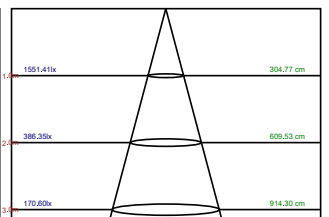

20 Neilpark Drive
East Tamaki
Auckland.
NEW ZEALAND
phone: 64 9 272 5619