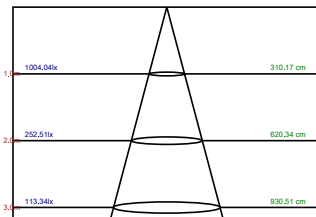

*AC Current rating at 230V AC

PHOTOMETRICS

LED4FT-45CW

Distance	Center Beam LUX		Beam Width	
	V	H	V	H
2m	252.51 LUX	64.83 LUX	5.9m	6.0m
4m	64.83 LUX	16.21 LUX	11.8m	11.9m
6m	29.82 LUX	7.27 LUX	17.7m	17.9m
8m	19.86 LUX	4.71 LUX	23.6m	23.9m
10m	12.02 LUX	2.95 LUX	29.5m	29.9m
12m	8.96 LUX	2.04 LUX	35.5m	35.8m

Vert. Spread: 111.9 Horiz. Spread: 112.4

LED4FT-45WW

Distance	Center Beam LUX		Beam Width	
	V	H	V	H
2m	250.51 LUX	62.83 LUX	5.9m	6.0m
4m	62.83 LUX	15.71 LUX	11.8m	11.9m
6m	27.82 LUX	6.27 LUX	17.7m	17.9m
8m	19.86 LUX	4.71 LUX	23.6m	23.9m
10m	10.02 LUX	2.95 LUX	29.5m	29.9m
12m	6.96 LUX	2.04 LUX	35.5m	35.8m

Vert. Spread: 111.9 Horiz. Spread: 112.4

LED4FT-70CW

Distance	Center Beam LUX		Beam Width	
	V	H	V	H
2m	388.35 LUX	97.09 LUX	5.9m	5.9m
4m	97.09 LUX	24.27 LUX	11.8m	11.9m
6m	43.15 LUX	10.77 LUX	17.7m	17.8m
8m	24.27 LUX	6.18 LUX	23.5m	23.7m
10m	15.83 LUX	4.12 LUX	29.4m	29.7m
12m	10.79 LUX	2.75 LUX	35.3m	35.6m

Vert. Spread: 111.7 Horiz. Spread: 112.1

LED4FT-70WW

Distance	Center Beam LUX		Beam Width	
	V	H	V	H
2m	386.35 LUX	95.09 LUX	5.9m	5.9m
4m	95.09 LUX	22.27 LUX	11.8m	11.9m
6m	41.15 LUX	10.27 LUX	17.7m	17.8m
8m	22.27 LUX	6.18 LUX	23.5m	23.7m
10m	13.53 LUX	4.12 LUX	29.4m	29.7m
12m	8.79 LUX	2.75 LUX	35.3m	35.6m