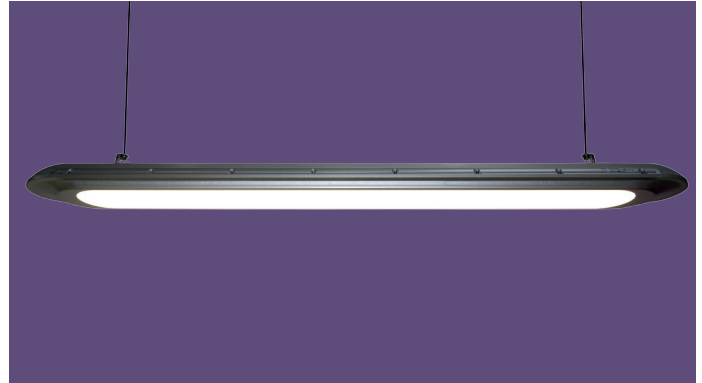

LED4FT-45AC/LED4FT-70AC

LED BATTEN LIGHTS

Developed for use in areas commonly fitted with fluorescent batten lights. Widely used for ambient lighting applications.

FEATURES

- Excellent light spread
- No glare or strobe effect
- Flexible mounting options available

TECHNICAL SPECIFICATIONS

LED Sources	45W, 70W
Input Voltage	AC (100-240V)
Power Factor	>0.9
Colour Rendering Index	WW: >80
CW	75
Colour Temperature	WW: 4500K CW: 6000K
Working Temperature	-20°C to 45°C
IP Rating	IP65
Life Span	>30,000hrs
Materials	6063 Aluminium
Weight	5kg
Luminous Flux	45W CW = 3160lm 45W WW = 2950lm 70W CW = 4600lm 70W WW = 4320lm
Dimensions	1180x145x65mm

IDEAL FOR:

- Parking Buildings
- Fuel Stations
- Warehousing
- Office Buildings
- Schools
- Retail

SDOC is available on our website

DIMENSIONS

CAT NO.	Lumens	Power	Supply Voltage	Current
LED4FT-45ACCW	3160	45W	100-240V AC	0.20A*
LED4FT-45ACWW	2950	45W	100-240V AC	0.20A*
LED4FT-70ACCW	4600	70W	100-240V AC	0.20A*
LED4FT-70ACWW	4320	70W	100-240V AC	0.20A*