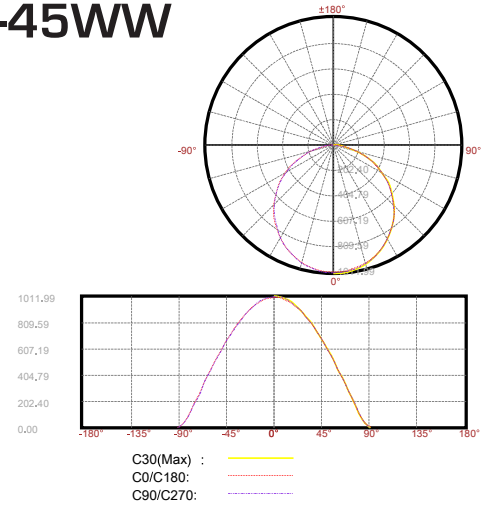

TECHNICAL SPECIFICATIONS

LED Sources	45W, 70W
Input Voltage	AC (100-240V)
Power Factor	>0.9
Colour Rendering Index	WW: >80
CW	75
Colour Temperature	WW: 4500K CW: 6000K
Working Temperature	-20°C to 45°C
IP Rating	IP65
Life Span	>30,000hrs
Materials	6063 Aluminium
Weight	5kg
Luminous Flux	45W CW = 3160lm 45W WW = 2950lm 70W CW = 4600lm 70W WW = 4320lm
Dimensions	1180x145x65mm

*AC Current rating at 230V AC

PHOTOMETRICS

LED4FT-45CW

Distance	Center Beam LUX		Beam Width	
	V	H	V	H
2m	252.51 LUX	64.83 LUX	5.9m	6.0m
4m	64.83 LUX	16.21 LUX	11.8m	11.9m
6m	29.82 LUX	7.27 LUX	17.7m	17.9m
8m	19.86 LUX	4.71 LUX	23.6m	23.9m
10m	12.02 LUX	2.95 LUX	29.5m	29.9m
12m	8.96 LUX	2.04 LUX	35.5m	35.8m

Vert. Spread: 111.9 Horiz. Spread: 112.4

LED4FT-45WW

Distance	Center Beam LUX		Beam Width	
	V	H	V	H
2m	250.51 LUX	62.83 LUX	5.9m	6.0m
4m	62.83 LUX	15.71 LUX	11.8m	11.9m
6m	27.82 LUX	6.27 LUX	17.7m	17.9m
8m	19.86 LUX	4.71 LUX	23.6m	23.9m
10m	10.02 LUX	2.95 LUX	29.5m	29.9m
12m	6.96 LUX	2.04 LUX	35.5m	35.8m

Vert. Spread: 111.9 Horiz. Spread: 112.4

LED4FT-70CW

Distance	Center Beam LUX		Beam Width	
	V	H	V	H
2m	388.35 LUX	97.09 LUX	5.9m	5.9m
4m	97.09 LUX	24.27 LUX	11.8m	11.9m
6m	43.15 LUX	10.77 LUX	17.7m	17.8m
8m	24.27 LUX	6.18 LUX	23.5m	23.7m
10m	15.83 LUX	4.12 LUX	29.4m	29.7m
12m	10.79 LUX	2.75 LUX	35.3m	35.6m