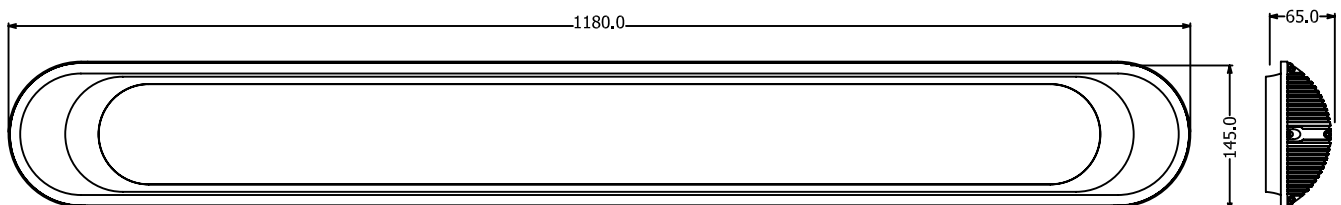

DIMENSIONS

CAT NO.	Lumens	Power	Supply Voltage	Current
LED4FT-45ACCW	3160	45W	100-240V AC	0.20A*
LED4FT-45ACWW	2950	45W	100-240V AC	0.20A*
LED4FT-70ACCW	4600	70W	100-240V AC	0.20A*
LED4FT-70ACWW	4320	70W	100-240V AC	0.20A*

*AC Current rating at 230V AC