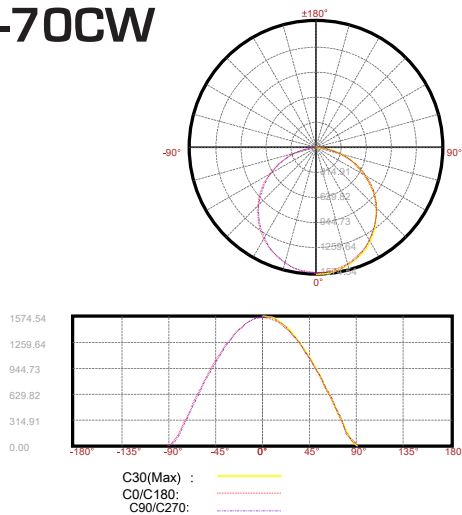

*AC Current rating at 230V AC

PHOTOMETRICS

LED4FT-45CW

Distance	Center Beam LUX		Beam Width	
	V	H	V	H
2m	252.51 LUX	64.83 LUX	5.9m	6.0m
4m	64.83 LUX	16.21 LUX	11.8m	11.9m
6m	29.82 LUX	7.27 LUX	17.7m	17.9m
8m	19.86 LUX	4.71 LUX	23.6m	23.9m
10m	12.02 LUX	2.95 LUX	29.5m	29.9m
12m	8.96 LUX	2.04 LUX	35.5m	35.8m

Vert. Spread: 111.9 Horiz. Spread: 112.4

LED4FT-45WW

Distance	Center Beam LUX		Beam Width	
	V	H	V	H
2m	250.51 LUX	62.83 LUX	5.9m	6.0m
4m	62.83 LUX	15.71 LUX	11.8m	11.9m
6m	27.82 LUX	6.27 LUX	17.7m	17.9m
8m	19.86 LUX	4.71 LUX	23.6m	23.9m
10m	10.02 LUX	2.95 LUX	29.5m	29.9m
12m	6.96 LUX	2.04 LUX	35.5m	35.8m

Vert. Spread: 111.9 Horiz. Spread: 112.4

LED4FT-70CW

Distance	Center Beam LUX		Beam Width	
	V	H	V	H
2m	388.35 LUX	97.09 LUX	5.9m	5.9m
4m	97.09 LUX	24.27 LUX	11.8m	11.9m
6m	43.15 LUX	10.77 LUX	17.7m	17.8m
8m	24.27 LUX	6.18 LUX	23.5m	23.7m
10m	15.83 LUX	4.12 LUX	29.4m	29.7m
12m	10.79 LUX	2.75 LUX	35.3m	35.6m

Vert. Spread: 111.7 Horiz. Spread: 112.1

LED4FT-70WW

Distance	Center Beam LUX		Beam Width	
	V	H	V	H
2m	386.35 LUX	95.09 LUX	5.9m	5.9m
4m	95.09 LUX	22.27 LUX	11.8m	11.9m
6m	41.15 LUX	10.27 LUX	17.7m	17.8m
8m	22.27 LUX	6.18 LUX	23.5m	23.7m
10m	13.53 LUX	4.12 LUX	29.4m	29.7m
12m	8.79 LUX	2.75 LUX	35.3m	35.6m