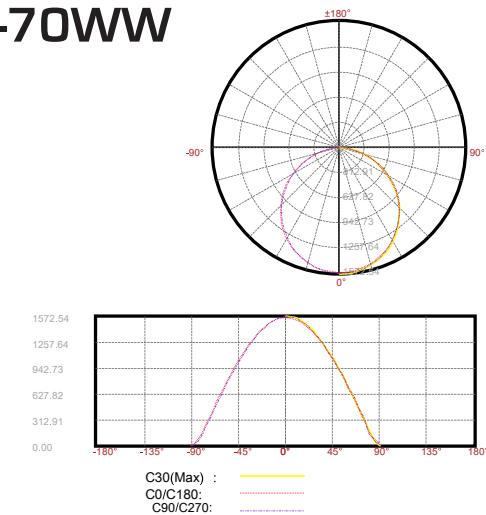

TECHNICAL SPECIFICATIONS

LED Sources	45W, 70W
Input Voltage	AC (100-240V)
Power Factor	>0.9
Colour Rendering Index	WW: >80
CW	75
Colour Temperature	WW: 4500K CW: 6000K
Working Temperature	-20°C to 45°C
IP Rating	IP65
Life Span	>30,000hrs
Materials	6063 Aluminium
Weight	5kg
Luminous Flux	45W CW = 3160lm 45W WW = 2950lm 70W CW = 4600lm 70W WW = 4320lm
Dimensions	1180x145x65mm

Vert. Spread: 111.9 Horiz. Spread: 112.4

LED4FT-45WW

Distance	Center Beam LUX		Beam Width	
	V	H	V	H
2m	250.51 LUX	62.83 LUX	5.9m	6.0m
4m	62.83 LUX	15.71 LUX	11.8m	11.9m
6m	27.82 LUX	6.27 LUX	17.7m	17.9m
8m	19.86 LUX	4.71 LUX	23.6m	23.9m
10m	10.02 LUX	2.95 LUX	29.5m	29.9m
12m	6.96 LUX	2.04 LUX	35.5m	35.8m

Vert. Spread: 111.9 Horiz. Spread: 112.4

LED4FT-70CW

Distance	Center Beam LUX		Beam Width	
	V	H	V	H
2m	388.35 LUX	97.09 LUX	5.9m	5.9m
4m	97.09 LUX	24.27 LUX	11.8m	11.9m
6m	43.15 LUX	10.77 LUX	17.7m	17.8m
8m	24.27 LUX	6.18 LUX	23.5m	23.7m
10m	15.83 LUX	4.12 LUX	29.4m	29.7m
12m	10.79 LUX	2.75 LUX	35.3m	35.6m

Vert. Spread: 111.7 Horiz. Spread: 112.1

LED4FT-70WW

Distance	Center Beam LUX		Beam Width	
	V	H	V	H
2m	386.35 LUX	95.09 LUX	5.9m	5.9m
4m	95.09 LUX	22.27 LUX	11.8m	11.9m
6m	41.15 LUX	10.27 LUX	17.7m	17.8m
8m	22.27 LUX	6.18 LUX	23.5m	23.7m
10m	13.53 LUX	4.12 LUX	29.4m	29.7m
12m	8.79 LUX	2.75 LUX	35.3m	35.6m