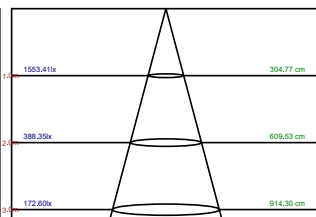

Vert. Spread: 111.9 Horiz. Spread: 112.4

LED4FT-45WW

Distance	Center Beam LUX		Beam Width	
	V	H	V	H
2m	250.51 LUX	62.83 LUX	5.9m	6.0m
4m	62.83 LUX	15.71 LUX	11.8m	11.9m
6m	27.82 LUX	6.27 LUX	17.7m	17.9m
8m	19.86 LUX	4.71 LUX	23.6m	23.9m
10m	10.02 LUX	2.95 LUX	29.5m	29.9m
12m	6.96 LUX	2.04 LUX	35.5m	35.8m

Vert. Spread: 111.9 Horiz. Spread: 112.4

LED4FT-70CW

Distance	Center Beam LUX		Beam Width	
	V	H	V	H
2m	388.35 LUX	97.09 LUX	5.9m	5.9m
4m	97.09 LUX	24.27 LUX	11.8m	11.9m
6m	43.15 LUX	10.77 LUX	17.7m	17.8m
8m	24.27 LUX	6.18 LUX	23.5m	23.7m
10m	15.83 LUX	4.12 LUX	29.4m	29.7m
12m	10.79 LUX	2.75 LUX	35.3m	35.6m

Vert. Spread: 111.7 Horiz. Spread: 112.1

LED4FT-70WW

Distance	Center Beam LUX		Beam Width	
	V	H	V	H
2m	386.35 LUX	95.09 LUX	5.9m	5.9m
4m	95.09 LUX	22.27 LUX	11.8m	11.9m
6m	41.15 LUX	10.27 LUX	17.7m	17.8m
8m	22.27 LUX	6.18 LUX	23.5m	23.7m
10m	13.53 LUX	4.12 LUX	29.4m	29.7m
12m	8.79 LUX	2.75 LUX	35.3m	35.6m