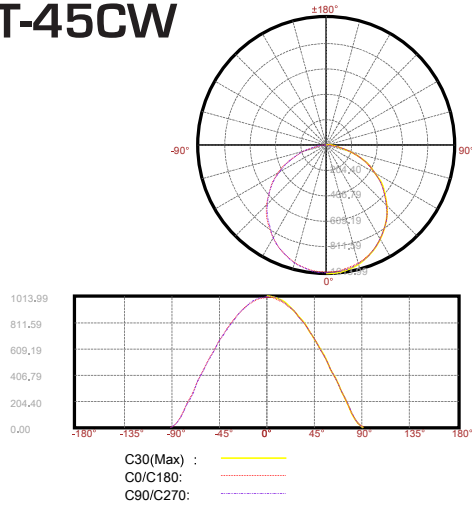

TECHNICAL SPECIFICATIONS

LED Sources	45W, 70W
Input Voltage	AC (100-240V)
Power Factor	>0.9
Colour Rendering Index	WW: >80
CW	75
Colour Temperature	WW: 4500K CW: 6000K
Working Temperature	-20°C to 45°C
IP Rating	IP65
Life Span	>30,000hrs
Materials	6063 Aluminium
Weight	5kg
Luminous Flux	45W CW = 3160lm 45W WW = 2950lm 70W CW = 4600lm 70W WW = 4320lm
Dimensions	1180x145x65mm

*AC Current rating at 230V AC

PHOTOMETRICS

LED4FT-45CW

Distance	Center Beam LUX		Beam Width	
	V	H	V	H
2m	252.51 LUX	64.83 LUX	5.9m	6.0m
4m	64.83 LUX	16.21 LUX	11.8m	11.9m
6m	29.82 LUX	7.27 LUX	17.7m	17.9m
8m	19.86 LUX	4.71 LUX	23.6m	23.9m
10m	12.02 LUX	2.95 LUX	29.5m	29.9m
12m	8.96 LUX	2.04 LUX	35.5m	35.8m

Vert. Spread: 111.9 Horiz. Spread: 112.4

LED4FT-45WW

Distance	Center Beam LUX		Beam Width	
	V	H	V	H
2m	250.51 LUX	62.83 LUX	5.9m	6.0m
4m	62.83 LUX	15.71 LUX	11.8m	11.9m
6m	27.82 LUX	6.27 LUX	17.7m	17.9m
8m	19.86 LUX	4.71 LUX	23.6m	23.9m
10m	10.02 LUX	2.95 LUX	29.5m	29.9m
12m	6.96 LUX	2.04 LUX	35.5m	35.8m

Vert. Spread: 111.9 Horiz. Spread: 112.4

LED4FT-70CW

Distance	Center Beam LUX		Beam Width	
	V	H	V	H
2m	388.35 LUX	97.09 LUX	5.9m	5.9m
4m	97.09 LUX	24.27 LUX	11.8m	11.9m
6m	43.15 LUX	10.77 LUX	17.7m	17.8m
8m	24.27 LUX	6.18 LUX	23.5m	23.7m
10m	15.83 LUX	4.12 LUX	29.4m	29.7m
12m	10.79 LUX	2.75 LUX	35.3m	35.6m