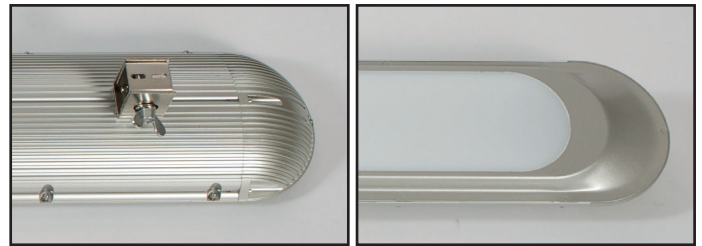

LED4FT-45AC/LED4FT-70AC

LED BATTEN LIGHTS

Developed for use in areas commonly fitted with fluorescent batten lights. Widely used for ambient lighting applications.

FEATURES

- Excellent light spread
- No glare or strobe effect
- Flexible mounting options available

TECHNICAL SPECIFICATIONS

LED Sources	45W, 70W
Input Voltage	AC (100-240V)
Power Factor	>0.9
Colour Rendering Index	WW: >80
CW	75
Colour Temperature	WW: 4500K CW: 6000K
Working Temperature	-20°C to 45°C
IP Rating	IP65
Life Span	>30,000hrs
Materials	6063 Aluminium
Weight	5kg
Luminous Flux	45W CW = 3160lm 45W WW = 2950lm 70W CW = 4600lm 70W WW = 4320lm
Dimensions	1180x145x65mm

IDEAL FOR:

- Parking Buildings
- Fuel Stations
- Warehousing
- Office Buildings
- Schools
- Retail

SDOC is available on our website

DIMENSIONS

CAT NO.	Lumens	Power	Supply Voltage	Current
LED4FT-45ACCW	3160	45W	100-240V AC	0.20A*
LED4FT-45ACWW	2950	45W	100-240V AC	0.20A*
LED4FT-70ACCW	4600	70W	100-240V AC	0.20A*
LED4FT-70ACWW	4320	70W	100-240V AC	0.20A*