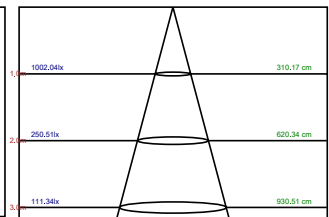

*AC Current rating at 230V AC

PHOTOMETRICS

LED4FT-45CW

Distance	Center Beam LUX		Beam Width	
	V	H	V	H
2m	252.51 LUX	64.83 LUX	5.9m	6.0m
4m	64.83 LUX	16.21 LUX	11.8m	11.9m
6m	29.82 LUX	7.27 LUX	17.7m	17.9m
8m	19.86 LUX	4.71 LUX	23.6m	23.9m
10m	12.02 LUX	2.95 LUX	29.5m	29.9m
12m	8.96 LUX	2.04 LUX	35.5m	35.8m

Vert. Spread: 111.9 Horiz. Spread: 112.4

LED4FT-45WW

Distance	Center Beam LUX		Beam Width	
	V	H	V	H
2m	250.51 LUX	62.83 LUX	5.9m	6.0m
4m	62.83 LUX	15.71 LUX	11.8m	11.9m
6m	27.82 LUX	6.27 LUX	17.7m	17.9m
8m	19.86 LUX	4.71 LUX	23.6m	23.9m
10m	10.02 LUX	2.95 LUX	29.5m	29.9m
12m	6.96 LUX	2.04 LUX	35.5m	35.8m

Vert. Spread: 111.9 Horiz. Spread: 112.4

LED4FT-70CW

Distance	Center Beam LUX		Beam Width	
	V	H	V	H
2m	388.35 LUX	97.09 LUX	5.9m	5.9m
4m	97.09 LUX	24.27 LUX	11.8m	11.9m
6m	43.15 LUX	10.77 LUX	17.7m	17.8m
8m	24.27 LUX	6.18 LUX	23.5m	23.7m
10m	15.83 LUX	4.12 LUX	29.4m	29.7m
12m	10.79 LUX	2.75 LUX	35.3m	35.6m

Vert. Spread: 111.7 Horiz. Spread: 112.1

LED4FT-70WW

Distance	Center Beam LUX		Beam Width	
	V	H	V	H
2m	386.35 LUX	95.09 LUX	5.9m	5.9m
4m	95.09 LUX	22.27 LUX	11.8m	11.9m
6m	41.15 LUX	10.27 LUX	17.7m	17.8m
8m	22.27 LUX	6.18 LUX	23.5m	23.7m
10m	13.53 LUX	4.12 LUX	29.4m	29.7m
12m	8.79 LUX	2.75 LUX	35.3m	35.6m