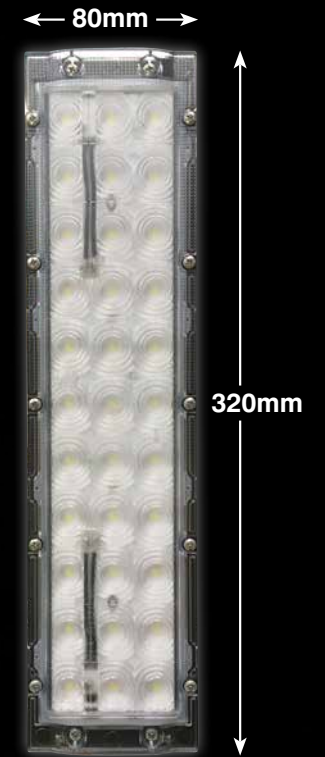

Technical Specifications

PRODUCT CODE	DESCRIPTION	WEIGHT
SLK45-LITE	K45 360 Lite - 650W 85,000Lm light head and separate driver	9.44Kg
SLK45-LITE/LDS	LED driver for standard K45 360 Lite light head	5Kg
SLK45LED-LITE-S	K45 360 Lite-S - 650W 85,000Lm light head with integral driver	14Kg
SLK45-ULTRA-LITE	K45 360 Ultra-Lite - 320W 43,500Lm light head with integral driver	9Kg
SLK45-LITE/TRP/3M	3m Tripod for K45 360 Lite	8Kg
SLK45-LITE/TRP/4M	4m Tripod for K45 360 Lite	9Kg
SLK45-LITE/BB	Ballast bag for K45 360 Lite tripod leg	N/A
SLK45-LITE/PB	Storage bag for K45 360 Lite light head	N/A