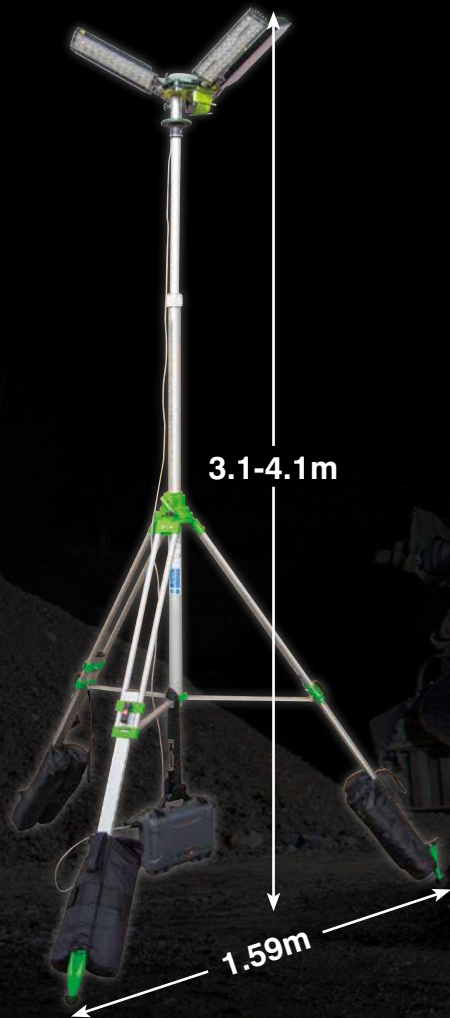

Technical Specifications

PRODUCT CODE	DESCRIPTION	WEIGHT
SLK45-LITE	K45 360 Lite - 650W 85,000Lm light head and separate driver	9.44Kg
SLK45-LITE/LDS	LED driver for standard K45 360 Lite light head	5Kg
SLK45LED-LITE-S	K45 360 Lite-S - 650W 85,000Lm light head with integral driver	14Kg
SLK45-ULTRA-LITE	K45 360 Ultra-Lite - 320W 43,500Lm light head with integral driver	9Kg
SLK45-LITE/TRP/3M	3m Tripod for K45 360 Lite	8Kg
SLK45-LITE/TRP/4M	4m Tripod for K45 360 Lite	9Kg
SLK45-LITE/BB	Ballast bag for K45 360 Lite tripod leg	N/A
SLK45-LITE/PB	Storage bag for K45 360 Lite light head	N/A