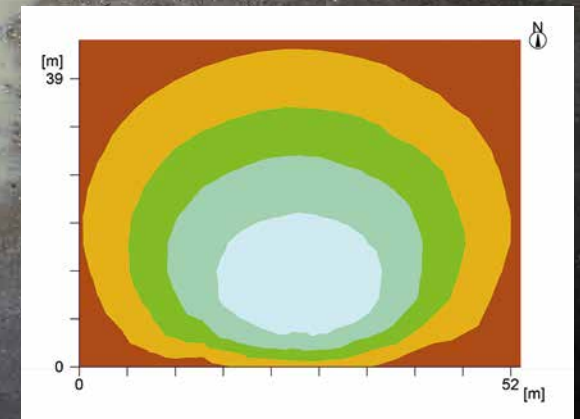

360 Degree Area Lighting

For applications where multi-directional lighting is required

Average 20 lux over 3552 m²

Directional area lighting

For industrial applications

Average 20 lux over 2028 m²

K45 Ultra-Lite