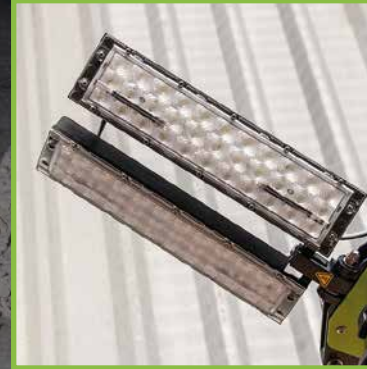

Up to 85,000 lumens output from three adjustable LED light heads

LIGHT UP YOUR WORK SITE AND NOT THE SKY!! THE K45-LITE PUTS MORE LIGHT WHERE YOU NEED IT – FIND OUT WHY!

360° area flood lighting

Directional area flood lighting

The K45 360 Lite is the easiest and safest product to operate in its class

(3.1 - 4.1m maximum height)

Features & Benefits

Best in class power efficiency

Highly efficient LED light heads and driver system delivers a powerful 85,000 lumens at only 650W power consumption.

Fast, simple, safe deployment system

Rapid one person deployment, minimal physical effort required.

3.1-4.1m height from small ground footprint

Provides excellent illumination of large areas requiring temporary lighting.

Individual, fully adjustable light heads

Allows light to be adjusted to suit any application including a 360° light pattern.

Independently adjustable legs

Rapid to deploy, independently adjustable legs. Designed to enable maximum stability in all typical work site deployment conditions.