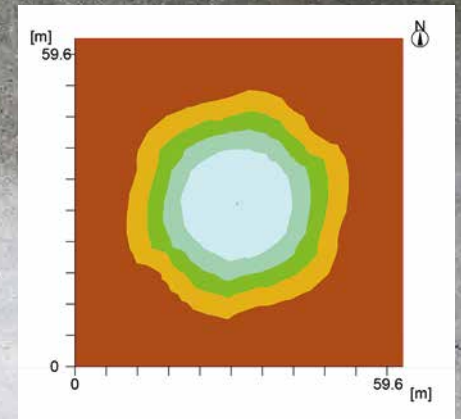

360 Degree Area Lighting

For applications where multi-directional lighting is required

Average 20 lux over 3552 m²