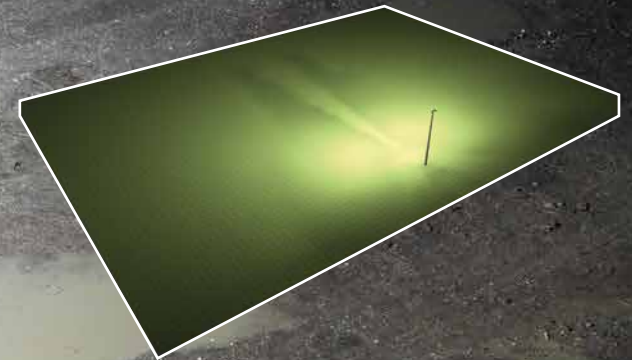

Directional area lighting

For industrial applications

Average 20 lux over 2028 m²