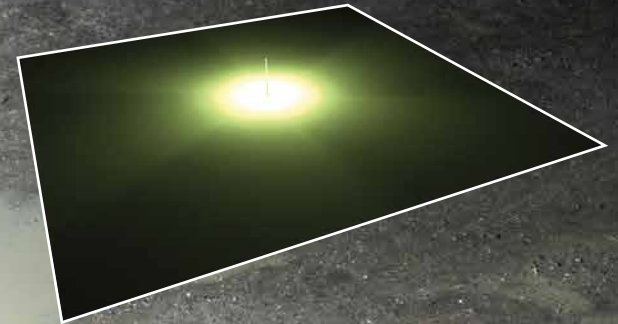

360 Degree Area Lighting

For applications where multi-directional lighting is required

Average 20 lux over 3552 m²