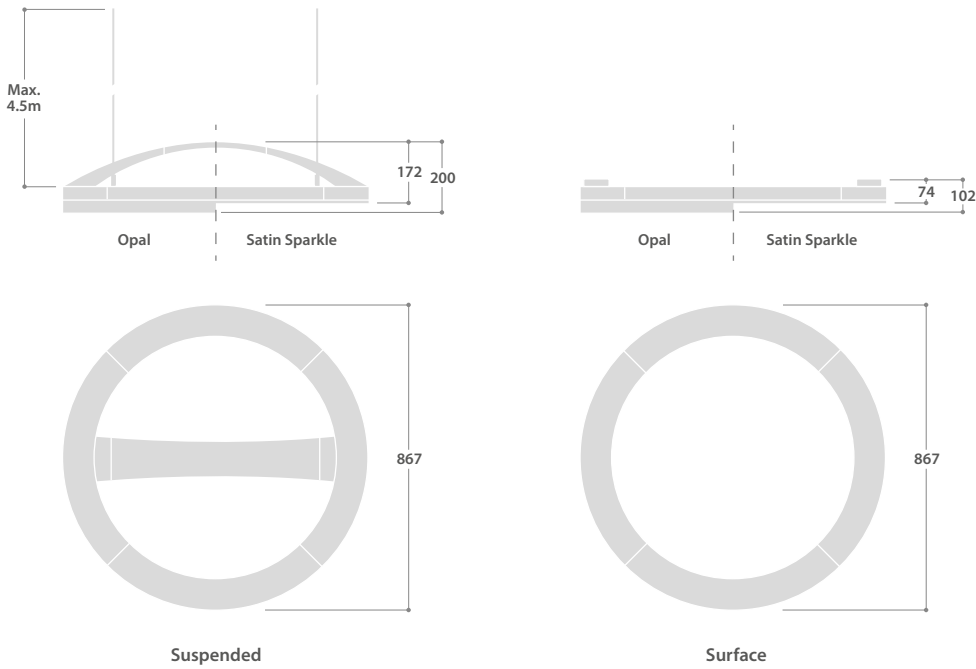

CLARA 720

DIMENSIONS

PHOTOMETRIC GUIDE

WIRING TIDY

Suitable for use with suspended versions the Wiring Tidy is a surface mounted, easy connect, wiring box for use on solid ceilings.

ACCESSORY

DESCRIPTION	CAT. No.	APPROX. kg
Wiring tidy (For use on suspended versions only)	LL 13361W9	0.4

CLARA 720

HIGH EFFICIENCY LED PENDANT LUMINAIRES

SPECIFICATION

- Die-cast aluminium body finished full polyester white (RAL9016)
- High efficiency satin sparkle or opal polycarbonate diffuser
- Direct/indirect illumination
- Uplight white as standard with red, green or blue options
- Supplied fully assembled
- Surface option for direct mounting
- Suspended version supplied with easily adjustable wire suspensions and pre-wired clear supply cable (maximum suspension distance - 4.5m)
- Smart versions with intelligent lighting control for use up to 8 metres mounting height
- SmartScan wireless technology removes the need for control cabling. Ideal for retro-fit
- Fitted with 4000K LEDs

SUSPENDED RANGE

	LED	SATIN SPARKLE	OPAL	APPROX. kg	CIRCUIT
SMART	59W	CA 17283	CA 17390	10.5	D/SS
	100W	CA 17284	CA 17391	10.5	D/SS
STANDARD	59W	CA 17285	CA 17392	10.4	L/A
	100W	CA 17286	CA 17393	10.4	L/A

SURFACE MOUNTED RANGE

	LED	SATIN SPARKLE	OPAL	APPROX. kg	CIRCUIT
SMART	52W	CA 17287	CA 17394	7.9	D/SS
	80W	CA 17288	CA 17395	7.9	D/SS
STANDARD	52W	CA 17289	CA 17396	7.8	L/A
	80W	CA 17290	CA 17397	7.8	L/A