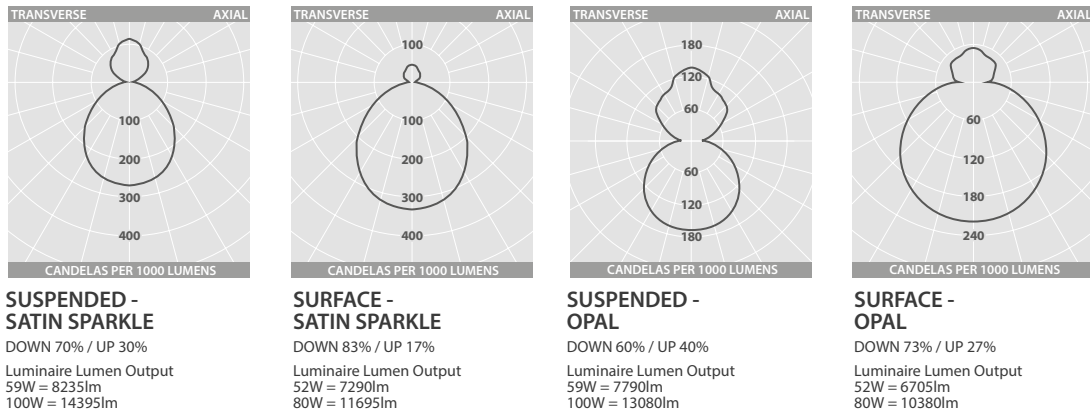

CLARA 720

DIMENSIONS

PHOTOMETRIC GUIDE

WIRING TIDY

Suitable for use with suspended versions the Wiring Tidy is a surface mounted, easy connect, wiring box for use on solid ceilings.

ACCESSORY

DESCRIPTION	CAT. No.	APPROX. kg
Wiring tidy (For use on suspended versions only)	LL 13361W9	0.4

CLARA 720

HIGH EFFICIENCY LED PENDANT LUMINAIRES

SPECIFICATION

- Die-cast aluminium body finished full polyester white (RAL9016)
- High efficiency satin sparkle or opal polycarbonate diffuser
- Direct/indirect illumination
- Uplight white as standard with red, green or blue options
- Supplied fully assembled
- Surface option for direct mounting
- Suspended version supplied with easily adjustable wire suspensions and pre-wired clear supply cable (maximum suspension distance - 4.5m)
- Smart versions with intelligent lighting control for use up to 8 metres mounting height
- SmartScan wireless technology removes the need for control cabling. Ideal for retro-fit
- Fitted with 4000K LEDs

LED CHARACTERISTICS

CRI	80
COLOUR TEMPERATURE	4000K
RATED LIFE (HOURS)	100K - L70/B10
PROTECTION	LUX GUARD
DRIVER EFFICIENCY	>85%
REPLACEABLE	YES
POWER FACTOR	>0.95

LL/CW **127.1**

For LED characteristics explanation see www.thorlux.com.au/led-characteristics

SURFACE MOUNTED RANGE

	LED	SATIN SPARKLE	OPAL	APPROX. kg	CIRCUIT
SMART	52W	CA 17287	CA 17394	7.9	D/SS
	80W	CA 17288	CA 17395	7.9	D/SS
STANDARD	52W	CA 17289	CA 17396	7.8	L/A
	80W	CA 17290	CA 17397	7.8	L/A