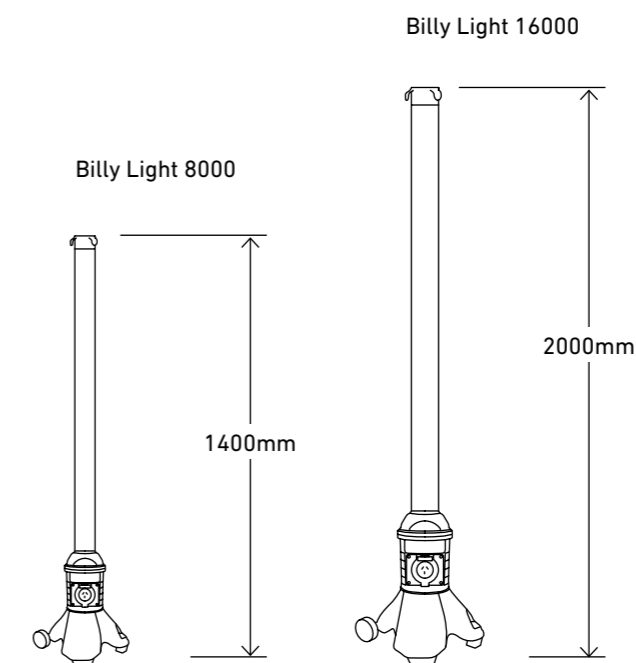

DIMENSIONS

DOWNLOAD INSTRUCTIONS AT EXINLIGHT.COM

Distributed by