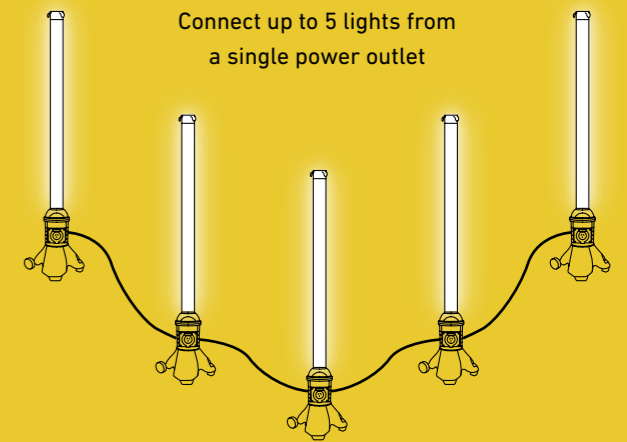

## 360° PORTABLE LIGHT

ENJOY 360 DEGREES OF GLARE FREE ILLUMINATION WITH EXIN LIGHT ROBUST AND LIGHT WEIGHT BILLY LIGHT. WITH A WEATHERPROOF RATING OF IP65 MAKES THIS IDEAL FOR ALL ENVIRONMENTS IN PARTICULAR THE GREAT OUTDOORS AS IT IS EQUIPPED WITH BUILT-IN UNINHIBITED LED STRIPS MAKING IT A GREAT COMPANION FOR WIDE OPEN SPACES. CONNECT UP TO 5 BILLY LIGHTS FROM A SINGLE POWER OUTLET OR YOUR OWN GENERATOR AND GAIN 100M OF UNINTERRUPTED ILLUMINATION.

EXINLIGHT.COM

**360°**  
GLARE FREE  
ILLUMINATION

**100M OF  
ILLUMINATION**

Connect up to 5 lights from  
a single power outlet

Distributed by

DESIGNED AND MADE IN AUSTRALIA

# 360° PORTABLE AREA LIGHT

The **BILLY LIGHT 8000** and **16000** are high lumen area tripod lights. They produce 8000 lumens and 16000 lumens respectively around the tube of the light.

With an IP65 rating, it allows the inlet and the outlet of the BILLY LIGHT to be powered up in external areas. You can link 5 units which will be up to 20 metres apart giving you 100 metres of continuous light. Alternately, you can use a single BILLY LIGHT to also provide power to your electrical tools. It also boasts a high and low setting.