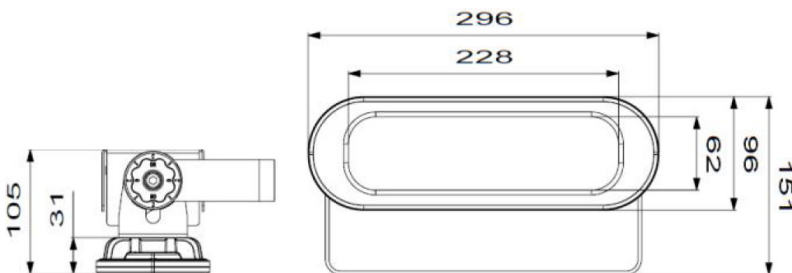

**ECO
LIGHT**
INDUSTRIAL LED

LED
INDUSTRIAL
& COMMERCIAL
FLOODLIGHT

LEDIFL04-45AC

COMMERCIAL & INDUSTRIAL LED FLOODLIGHT 45W

The LEDIFL04-45AC is a robust and compact 45W floodlight delivering 5,400lm.

Perfect for installing onto facades and eaves to light up pathways and entrances.

TECHNICAL SPECIFICATIONS

Fixture/Part No.	LEDIFL04-45AC
Power	45W
Lumens	5400lm
LED Lighting Efficiency	120lm/W
Colour Temperature	CW: 5700K
Colour Rendering (Ra)	>70
IP Rating	IP66
Calculated L70/B10	>62,000 hours
LED	Luxeon 30/30
Impact Resistance	IK10
Ambient Temperature	-40°C to +50°C
Power Factor	0.98
Body Weight	2.7kg
Dimensions (mm)	296 L x 151 W x 105 H
Input Voltage	90-305V AC
Material	Magnesium alloy housing, PMMA lens
Coating	Anti-corrosion powder-coat
Cables	White 3 core flex, 2m length terminated with NZ plug for easy plug & play

DIMENSIONS

ISOLUX PLOT

**ECO
LIGHT**
www.ecolight.co.nz