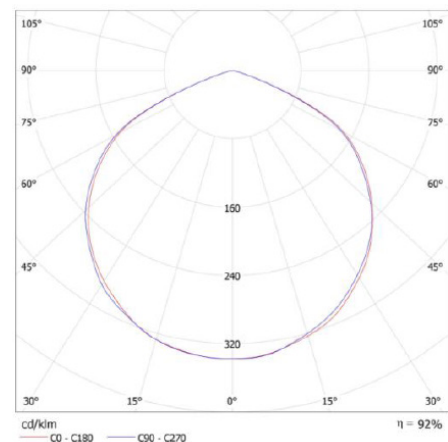

TECHNICAL SPECIFICATIONS

Fixture/Part No.	LEDIFL04-45AC
Power	45W
Lumens	5400lm
LED Lighting Efficiency	120lm/W
Colour Temperature	CW: 5700K
Colour Rendering (Ra)	>70
IP Rating	IP66
Calculated L70/B10	>62,000 hours
LED	Luxeon 30/30
Impact Resistance	IK10
Ambient Temperature	-40°C to +50°C
Power Factor	0.98
Body Weight	2.7kg
Dimensions (mm)	296 L x 151 W x 105 H
Input Voltage	90-305V AC
Material	Magnesium alloy housing, PMMA lens
Coating	Anti-corrosion powder-coat
Cables	White 3 core flex, 2m length terminated with NZ plug for easy plug & play

DIMENSIONS

ISOLUX PLOT

**ECO
LIGHT**
www.ecolight.co.nz