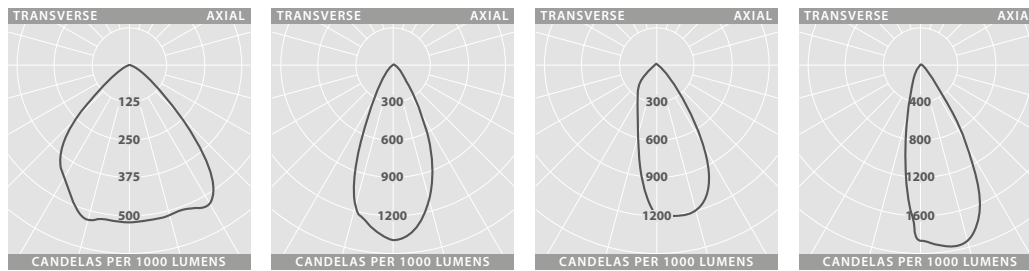

VISIO PRO

DIMENSIONS

PHOTOMETRIC GUIDE

AREA BROAD

Luminaire Lumen Output:
 122W = 19930 lm
 141W = 23065 lm
 228W = 33465 lm

AREA MEDIUM

Luminaire Lumen Output:
 122W = 20425 lm
 141W = 23635 lm
 228W = 34290 lm

RACK MEDIUM

Luminaire Lumen Output:
 122W = 19880 lm
 141W = 23005 lm
 228W = 33375 lm

RACK NARROW

Luminaire Lumen Output:
 122W = 20160 lm
 141W = 23330 lm
 228W = 33850 lm

WEIGHTS

WATTAGE	APPROX. kg
122W	9.2
141W	9.2
228W	9.6