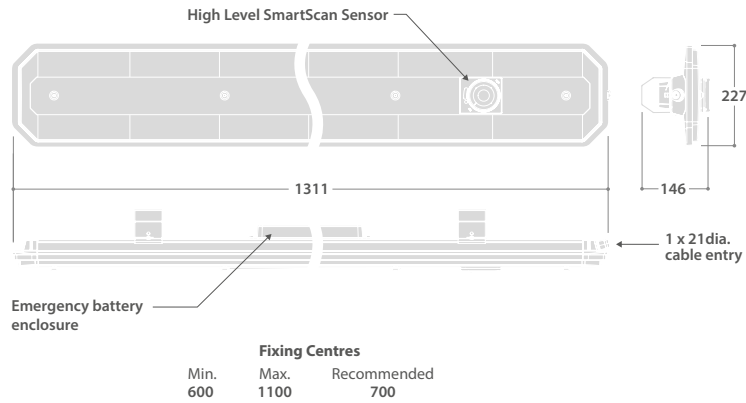

VISIO PRO

DIMENSIONS

PHOTOMETRIC GUIDE

AREA BROAD

Luminaire Lumen Output:
 122W = 19930 lm
 141W = 23065 lm
 228W = 33465 lm

AREA MEDIUM

Luminaire Lumen Output:
 122W = 20425 lm
 141W = 23635 lm
 228W = 34290 lm

RACK MEDIUM

Luminaire Lumen Output:
 122W = 19880 lm
 141W = 23005 lm
 228W = 33375 lm

RACK NARROW

Luminaire Lumen Output:
 122W = 20160 lm
 141W = 23330 lm
 228W = 33850 lm

WEIGHTS

WATTAGE	APPROX. kg
122W	9.2
141W	9.2
228W	9.6

SUPREME PERFORMANCE LED LUMINAIRES FOR ARDUOUS ENVIRONMENTS

SPECIFICATION

- Extruded aluminium body with die-cast ends finished full polyester powder coat silver (RAL9006)
- Long life silicone sponge gasket ensuring IP66 rating
- Four light distribution options
- Up to 34,290 lumen output
- Up to 159.6 luminaire lumens per circuit watt
- Clip-fit stainless steel mounting brackets for fast installation (supplied)
- Smooth wipe clean surfaces, no dust traps
- Complies with food production standards IFS, HACCP and BRC
- SmartScan versions suitable for use up to 18m mounting height
- SmartScan wireless technology removes the need for control cabling. Ideal for retro-fit
- Fitted with 2m flying lead
- Fitted with 4000K LEDs